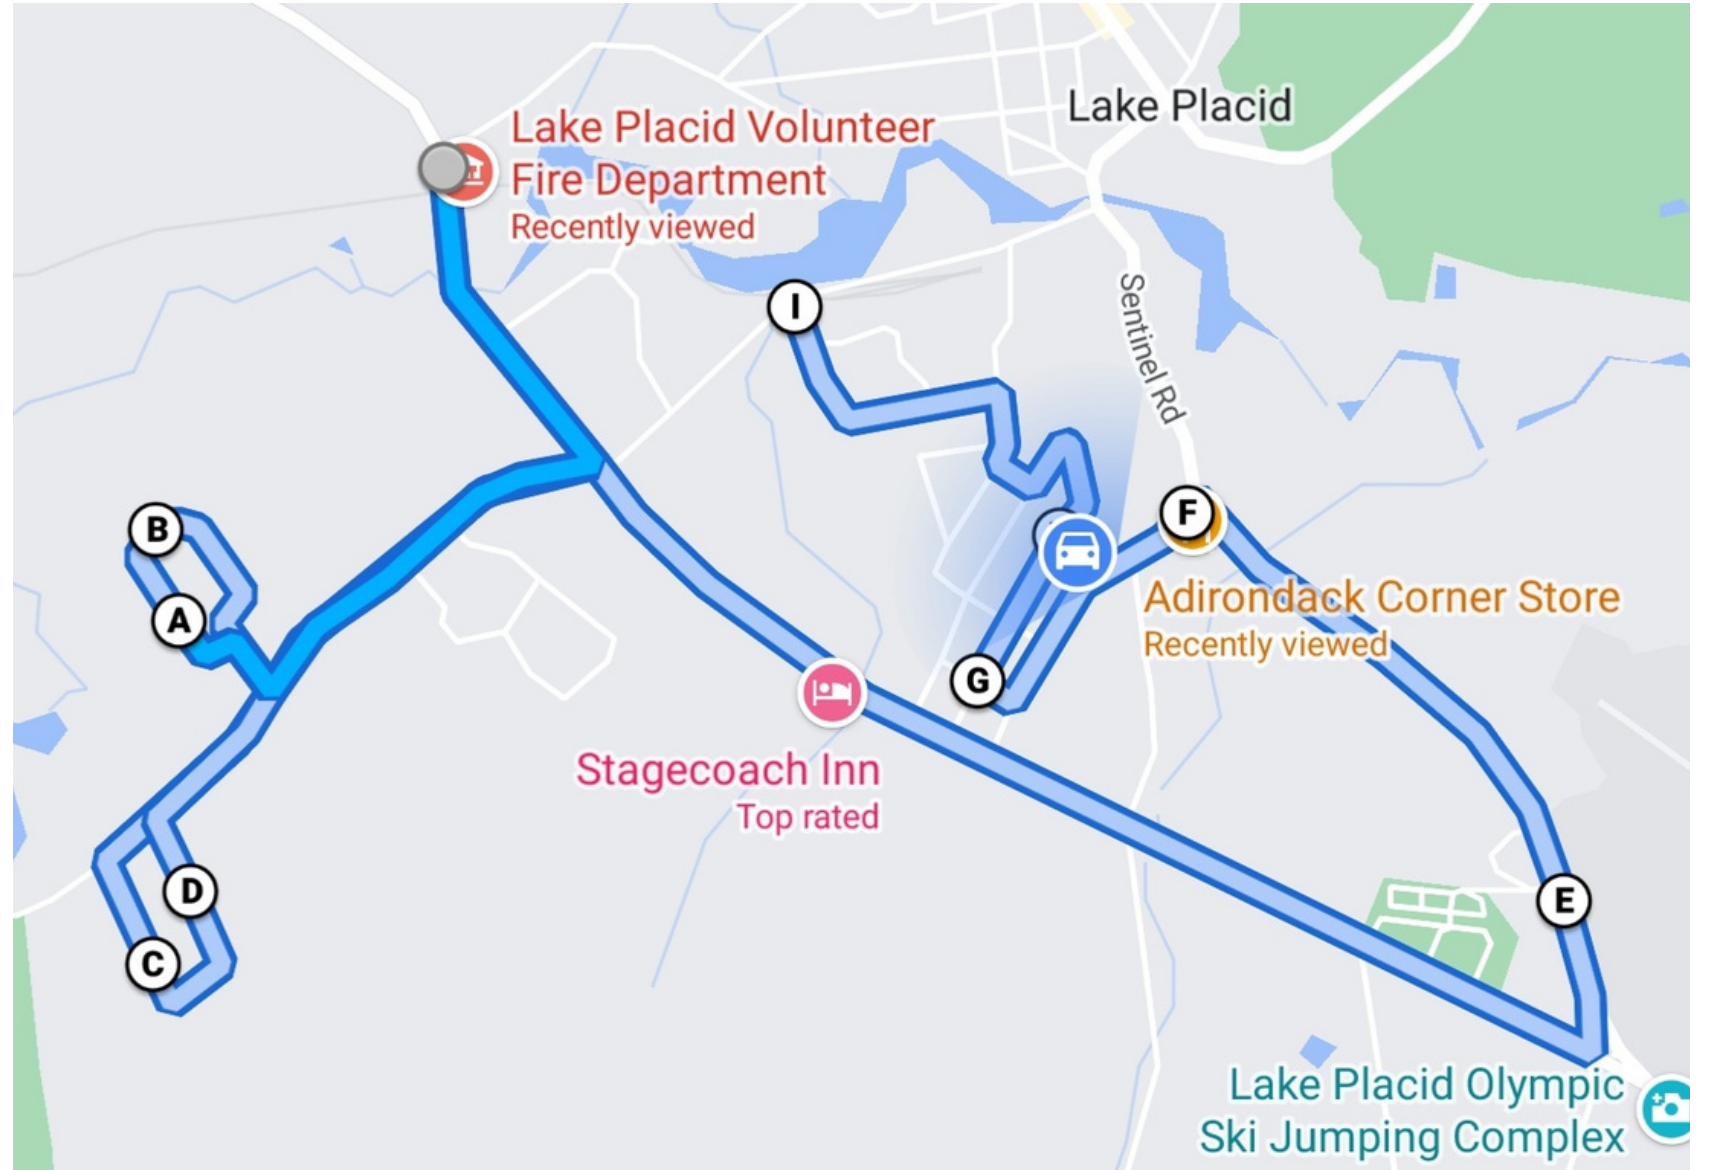

Santa Fire Truck Parade

SUNDAY, DECEMBER 11, 2022
4PM

Approximately 45 minutes

Left onto Old Military
Right onto Averyville Road
Right onto Patch Lane
Right onto Averyville Road
Left onto Jersey Drive
Left onto Bonnie Road
Left onto Tamarack Ave
Right onto Old Military to end
Left onto Newman Road
Right onto Winter Street
Right onto Johnson Ave
Left onto Balsam Street
Continue to Hurley Ave
Right onto Hurley Ave
Left onto Trillium Drive
Left onto Station Street

Approximately 30 minutes

Right onto Old Military
Right onto Mill Pond Drive
Left onto Colden Ave
Left onto School Street
Left onto McLenathan Ave
Right onto McKinley Street
Right onto Wesvalley Road
Right onto Oneida Ave
Right onto Grandview Ave
Left onto W. Heights Ave
Left onto Hillcrest Ave

Approximately 45 minutes

Left onto Acorn Street
Left onto Grandview Ave
Right onto Elm Street
Right onto Essex Street
Left onto Acorn Street
Left onto Nash Street
Right onto Wesvalley Road
Right onto Greenwood Street
Left onto Hillcrest Ave
Right onto Saranac Ave
Right onto Main Street
Left onto Parkside Drive, to end of Parkside Drive
Right onto Morningside Drive
Through stoplight onto Sentinel Road
Right onto Newman and back to Fire Department