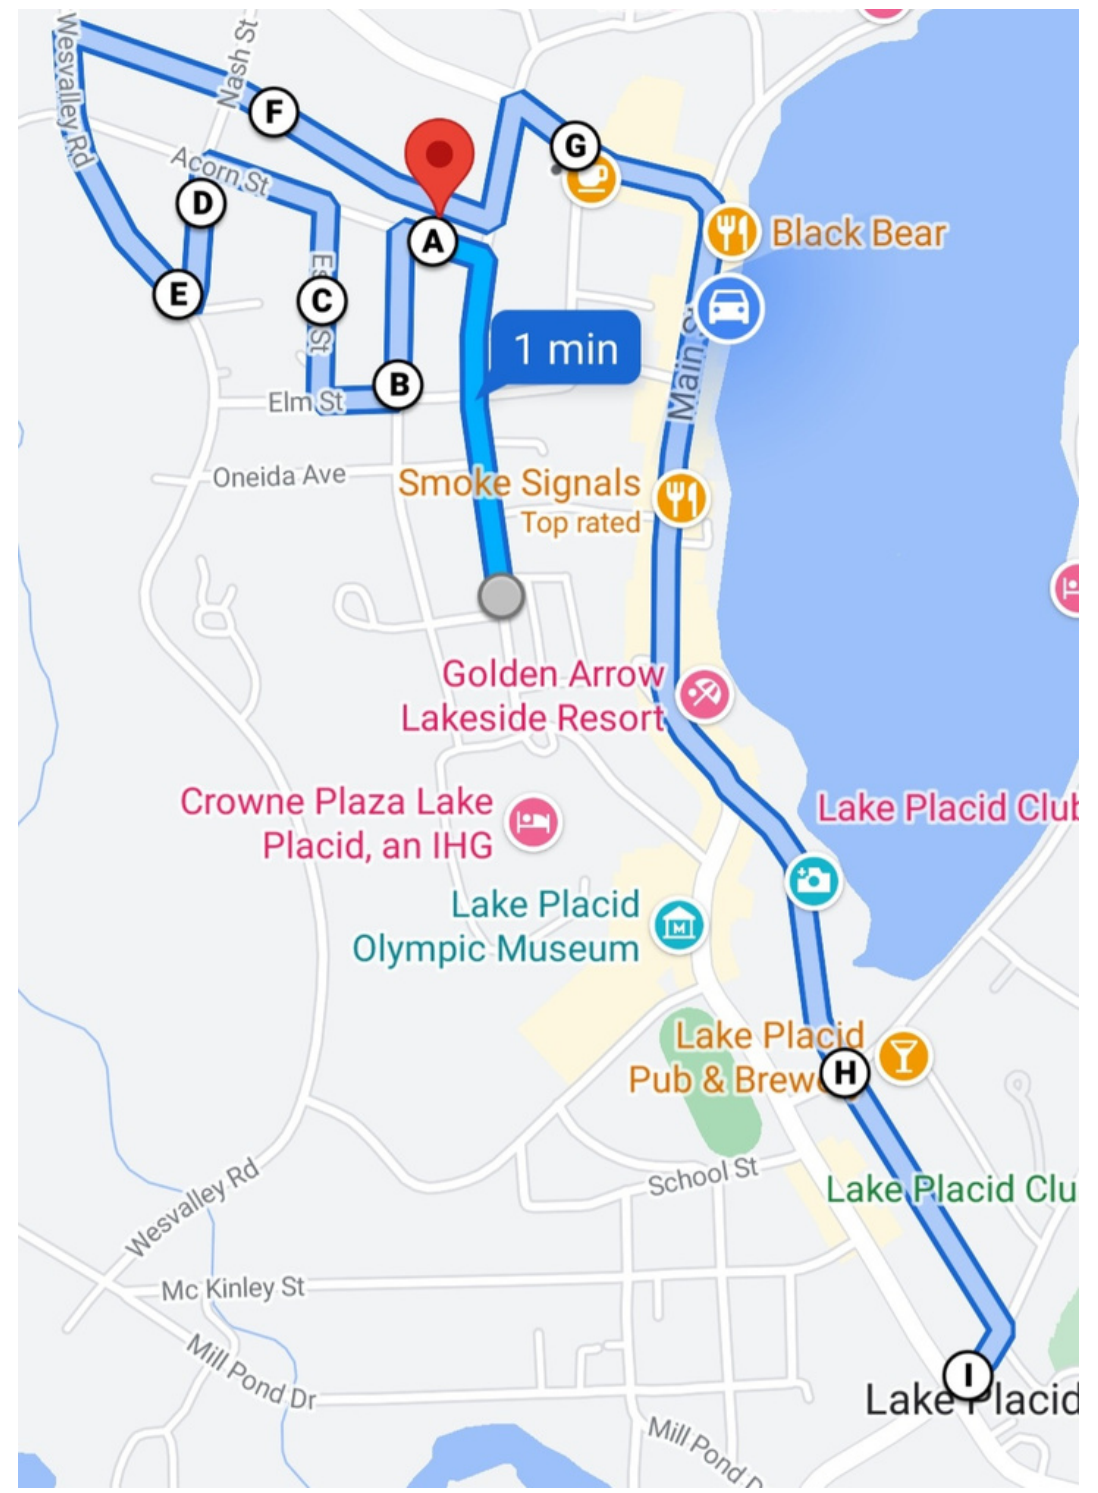

Santa Fire Truck Parade

SUNDAY, DECEMBER 11, 2022
4PM

Approximately 45 minutes

Left onto Old Military
Right onto Averyville Road
Right onto Patch Lane
Right onto Averyville Road
Left onto Jersey Drive
Left onto Bonnie Road
Left onto Tamarack Ave
Right onto Old Military to end
Left onto Newman Road
Right onto Winter Street
Right onto Johnson Ave
Left onto Balsam Street
Continue to Hurley Ave
Right onto Hurley Ave
Left onto Trillium Drive
Left onto Station Street

Approximately 30 minutes

Right onto Old Military
Right onto Mill Pond Drive
Left onto Colden Ave
Left onto School Street
Left onto McLenathan Ave
Right onto McKinley Street
Right onto Wesvalley Road
Right onto Oneida Ave
Right onto Grandview Ave
Left onto W. Heights Ave
Left onto Hillcrest Ave

Approximately 45 minutes

Left onto Acorn Street
Left onto Grandview Ave
Right onto Elm Street
Right onto Essex Street
Left onto Acorn Street
Left onto Nash Street
Right onto Wesvalley Road
Right onto Greenwood Street
Left onto Hillcrest Ave
Right onto Saranac Ave
Right onto Main Street
Left onto Parkside Drive, to end of Parkside Drive
Right onto Morningside Drive
Through stoplight onto Sentinel Road
Right onto Newman and back to Fire Department